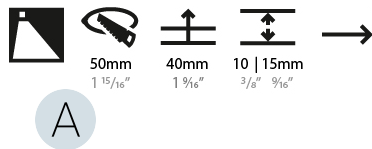

1. To build a product code in our configurator select the specify button on the base model # product page
2. To build a manual product code on this datasheet choose from the options listed below in blue font and add the suffix to the base model #

GENERAL

Series: Delight
Subseries: Delight Lollipop Round Wide
Brand: Prolicht
Division: Architectural
Mounting Type: Recessed
Mounting Location: Wall
Subcategory: Step Light

PHYSICAL

Shape: Round
Diameter (mm): 55
Diameter (in): 2 3/16
Depth (mm): 35
Depth (in): 1 3/8
Min. Recessing Depth (mm): 40
Min. Recessing Depth (in): 1 9/16
Light Distribution: Asymmetric
Weight (kg): 0.11
Weight (lbs): 0.25

Fixture Finish: SSR / BKV / CWI / CRY / HAB / UFT / ITA / RUA / FTG / MYG / LOD / PUS / FRO / FUP / KIA / POP / BLS / SPG / MEY / GOH / GUM / CHC / COM / ABZ / JAG / OBR / MOS / ROR

Fixture Material: Aluminum

ELECTRICAL

Lamp Type: LED (Zhaga Standard)
Input Wattage (W): 2.2
Total Output Wattage (W): 2
Dimming: 0-10V Dimming / Phase Dimming (120Vac Only)
Driver Included: No
Driver Location: Remote
Driver Type: Constant Current - 120 / 277Vac
Input Voltage (V): 120 - 277
Constant Current (MA): 700

LED

Number of LEDs: 1
Color Temperature (°K): 2700 / 3000 / 4000
Max. Delivered Lumen (lm): 150 / 160 / 170
CRI: >90 CRI
Lamp Life (hrs): 50000

OPTICAL

RATINGS AND CERTIFICATIONS

Certified By: Certified for North American Standards
IP rating: IP20