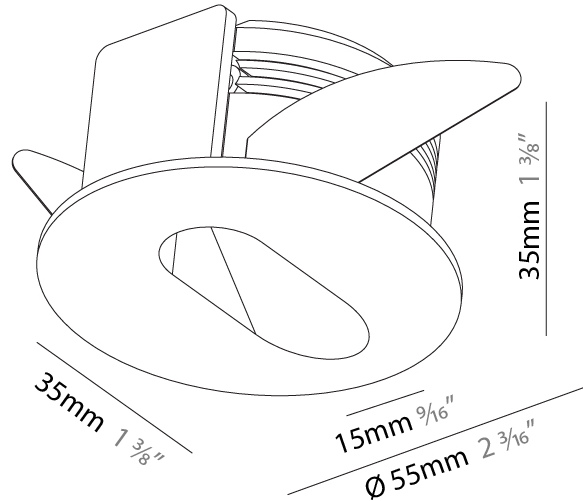

1. To build a product code in our configurator select the specify button on the base model # product page
2. To build a manual product code on this datasheet choose from the options listed below in blue font and add the suffix to the base model #

GENERAL

Series: Delight
Subseries: Delight Lollipop Round Wide
Brand: Prolicht
Division: Architectural
Mounting Type: Recessed
Mounting Location: Wall
Subcategory: Step Light

PHYSICAL

Shape: Round
Diameter (mm): 55
Diameter (in): 2 3/16
Depth (mm): 35
Depth (in): 1 3/8
Min. Recessing Depth (mm): 40
Min. Recessing Depth (in): 1 9/16
Light Distribution: Asymmetric
Weight (kg): 0.11
Weight (lbs): 0.25

Fixture Finish: SSR / BKV / CWI / CRY / HAB / UFT / ITA / RUA / FTG / MYG / LOD / PUS / FRO / FUP / KIA / POP / BLS / SPG / MEY / GOH / GUM / CHC / COM / ABZ / JAG / OBR / MOS / ROR

Fixture Material: Aluminum

ELECTRICAL

Lamp Type: LED (Zhaga Standard)
Input Wattage (W): 2.2
Total Output Wattage (W): 2
Dimming: 0-10V Dimming / Phase Dimming (120Vac Only)
Driver Included: No
Driver Location: Remote
Driver Type: Constant Current - 120 / 277Vac
Input Voltage (V): 120 - 277
Constant Current (MA): 700

LED

Number of LEDs: 1
Color Temperature (°K): 2700 / 3000 / 4000
Max. Delivered Lumen (lm): 150 / 160 / 170
CRI: >90 CRI
Lamp Life (hrs): 50000

OPTICAL

RATINGS AND CERTIFICATIONS

Certified By: Certified for North American Standards
IP rating: IP20